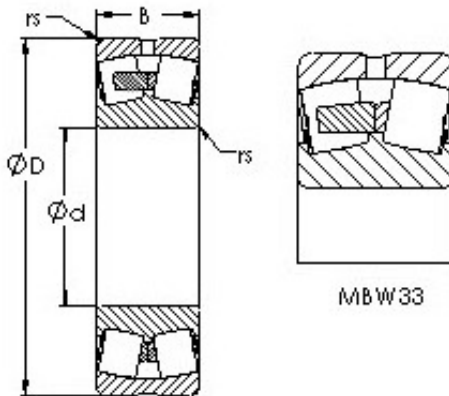

BEARING FORGE OF AMERICA CORP.

AST 23960MBW33 spherical roller bearings

Bearing No. 23960MBW33

Size	300x420x90 mm
Bore Diameter	300 mm
Outer Diameter	420 mm
Width	90 mm
Bearing Type	straight bore, lube groove and holes
Bore Dia (d)	300.0000
Outer Dia (D)	420.0000
Width (B)	90.0000
Radius (min) (rs)	3.000
Dynamic Load Rating (Cr)	1,263,000
Static Load Rating (Cor)	2,495,000
Max Speed (Grease) (X000 RPM)	1
Max Speed (Oil) (X000 RPM)	1
Weight (g)	39,230.00
Material	52100 Chrome steel, or equivalent

23960MBW33 Bearing 2D drawings and 3D CAD models