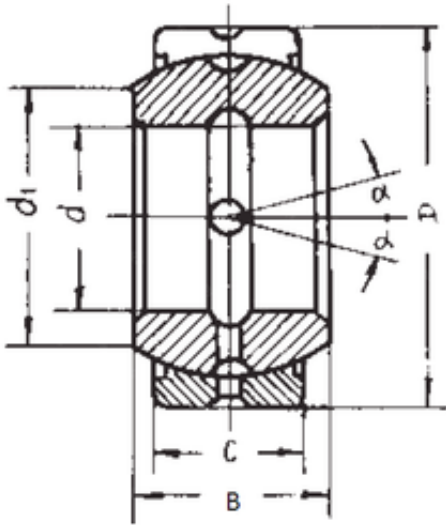

BEARING FORGE OF AMERICA CORP.

88,9 mm x 139,7 mm x 77,775 mm FBJ
GEZ88ES-2RS plain bearings

Bearing No. GEZ88ES-2RS

Size	88.9x139.7x77.775 mm
Bore Diameter	88,9 mm
Outer Diameter	139,7 mm
Width	77,775 mm
d	88,9 mm
D	139,7 mm
B	77,775 mm
C	66,675 mm
d1	101,6 mm
Angle	6 °
Weight	4,79 Kg
Basic dynamic load rating (C)	680 kN

GEZ88ES-2RS Bearing 2D drawings and 3D CAD models