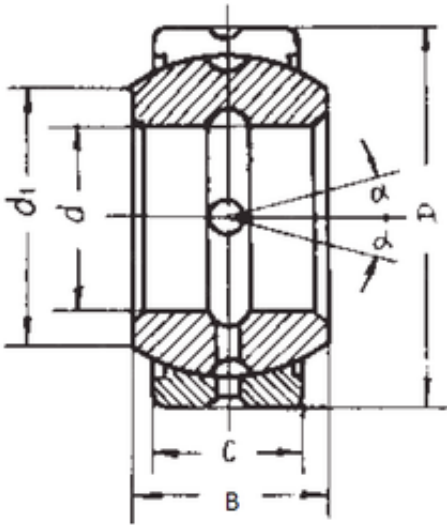

BEARING FORGE OF AMERICA CORP.

50,8 mm x 80,963 mm x 44,45 mm FBJ
GEZ50ES-2RS plain bearings

Bearing No. GEZ50ES-2RS

Size	50.8x80.963x44.45 mm
Bore Diameter	50,8 mm
Outer Diameter	80,963 mm
Width	44,45 mm
d	50,8 mm
D	80,963 mm
B	44,45 mm
C	38,1 mm
d1	57,9 mm
Angle	6 °
Weight	0,932 Kg
Basic dynamic load rating (C)	224 kN

GEZ50ES-2RS Bearing 2D drawings and 3D CAD models