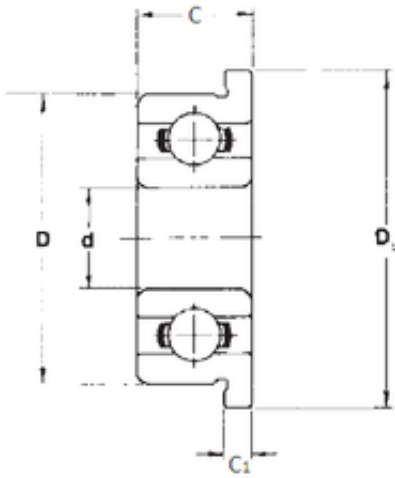

BEARING FORGE OF AMERICA CORP.

6 mm x 15 mm x 5 mm FBJ F696 deep groove ball bearings

Bearing No. F696

| | |
|-------------------------------|-------------|
| Size | 6x15x5 mm |
| Bore Diameter | 6 mm |
| Outer Diameter | 15 mm |
| Width | 5 mm |
| d | 6 mm |
| D | 15 mm |
| D1 | 17 mm |
| B | 5 mm |
| C | 5 mm |
| B1 | 1,2 mm |
| Weight | 0,00424 Kg |
| Basic dynamic load rating (C) | 1,344 kN |
| Basic static load rating (C0) | 0,52 kN |
| (Grease) Lubrication Speed | 40000 r/min |

F696 Bearing 2D drawings and 3D CAD models