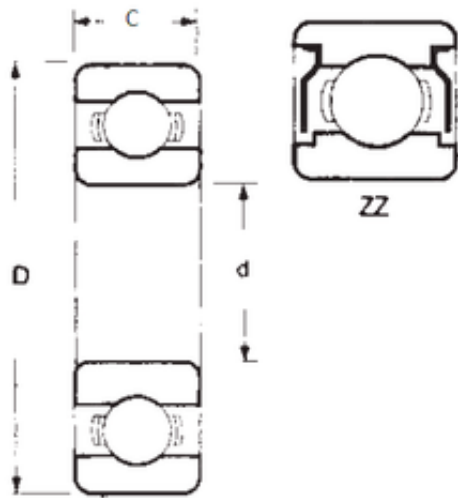

## BEARING FORGE OF AMERICA CORP.

22,225 mm x 50,8 mm x 14,2875 mm FBJ  
1640ZZ deep groove ball bearings

Bearing No. 1640ZZ

Size	22.225x50.8x14.2875 mm
Bore Diameter	22,225 mm
Outer Diameter	50,8 mm
Width	14,2875 mm
d	22,225 mm
D	50,8 mm
B	14,2875 mm
C	14,2875 mm
Weight	0,112 Kg
Basic dynamic load rating (C)	1100 kN

1640ZZ Bearing 2D drawings and 3D CAD models