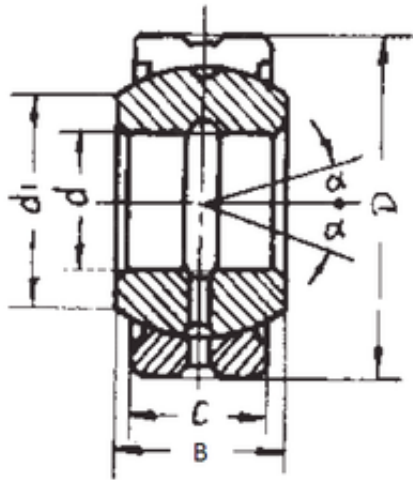

BEARING FORGE OF AMERICA CORP.

200 mm x 320 mm x 165 mm FBJ
GEG200ES-2RS plain bearings

Bearing No. GEG200ES-2RS

Size	200x320x165 mm
Bore Diameter	200 mm
Outer Diameter	320 mm
Width	165 mm
d	200 mm
D	320 mm
B	165 mm
C	100 mm
d1	220 mm
Angle	15 °
Weight	45,28 Kg
Basic dynamic load rating (C)	2320 kN

GEG200ES-2RS Bearing 2D drawings and 3D CAD models