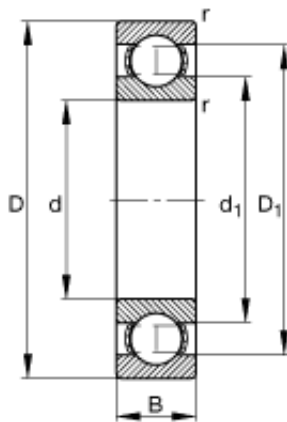

BEARING FORGE OF AMERICA CORP.

70 mm x 150 mm x 35 mm fag 6314 bearing

Bearing No. 6314

Size	70x150x35 mm
Bore Diameter	70 mm
Outer Diameter	150 mm
Width	35 mm
d	70 mm
D	150 mm
B	35 mm
D ₁	126,3 mm
D _{a max}	138 mm
d ₁	95,1 mm
d _{a min}	82 mm
r _{a max}	2,1 mm
r _{min}	2,1 mm
m	2,55 kg / Weight
C _r	115000 N / Dynamic load rating (radial)
C _{0r}	69000 N / Static load rating (radial)
n _G	6800 1/min / Limiting speed
n _B	6100 1/min / Reference speed
C _{ur}	4450 N / Fatigue limit load, radial

6314 Bearing 2D drawings and 3D CAD models